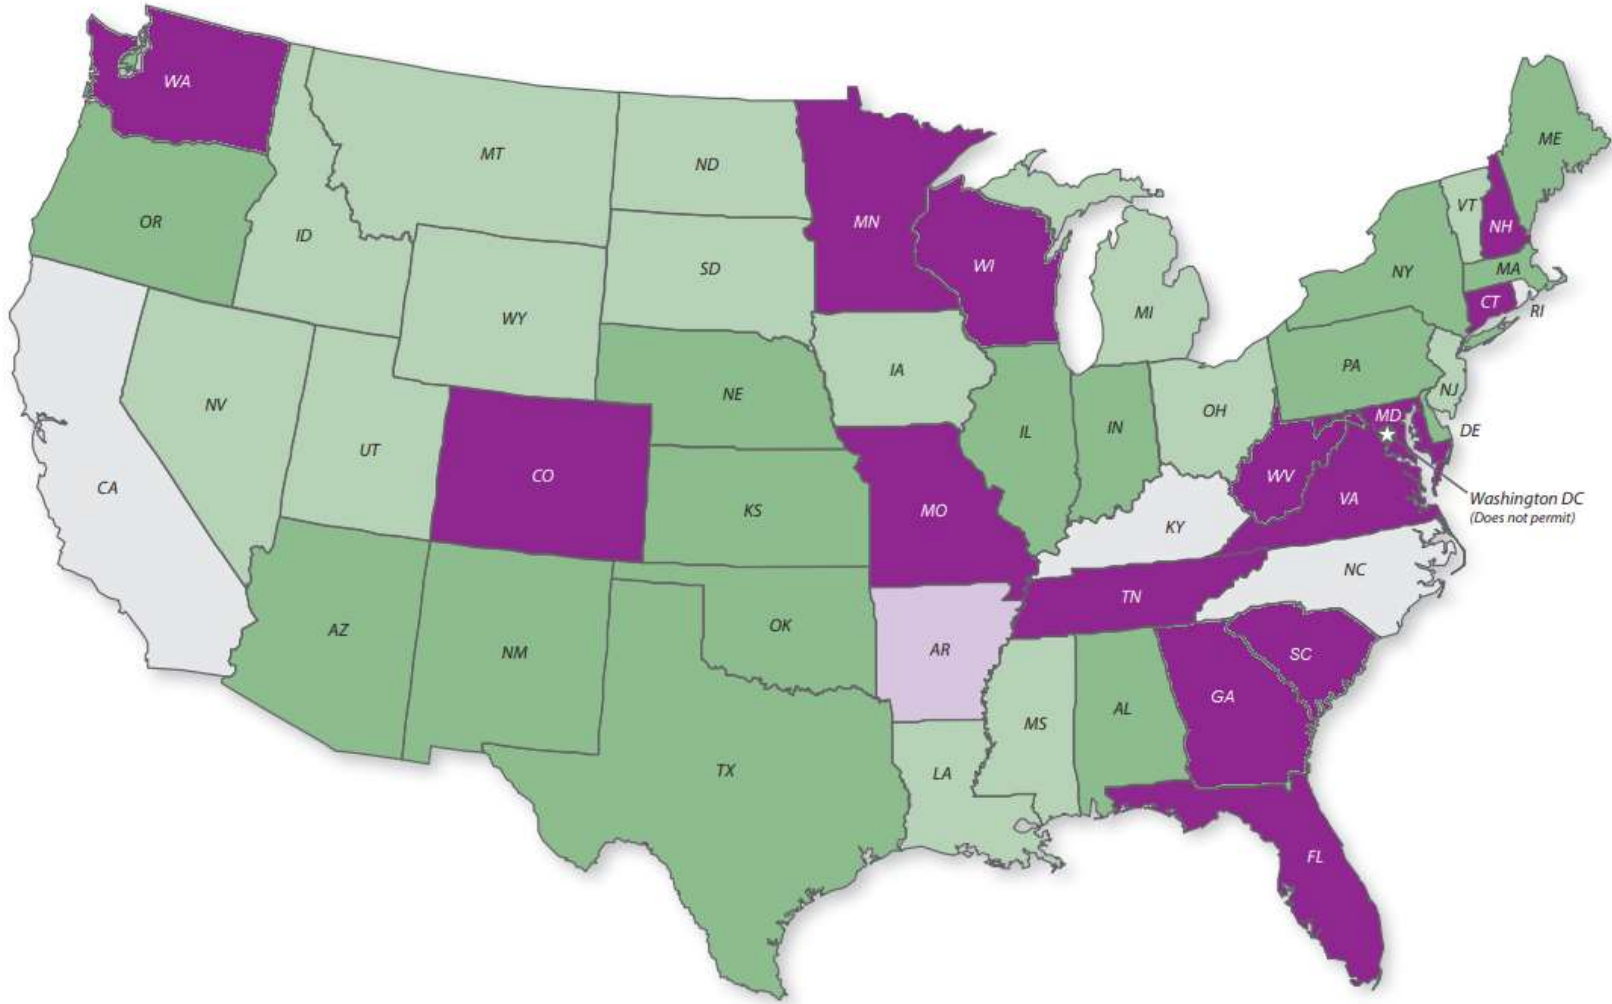

APU Weight Exemption Status

Washington DC
(Does not permit)

-  Allows a 550-lb weight exemption by state law.
-  Allows a 550-lb weight exemption by enforcement policy rather than by state law.
-  Allows a 400-lb weight exemption by state law.
-  Allows a 400-lb weight exemption by enforcement policy rather than by state law.
-  Does not permit an APU weight exemption.